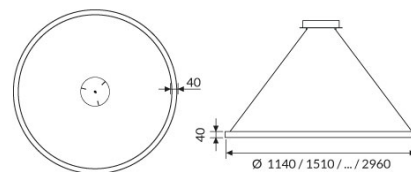

## ONE RING PG Double Emission

Decorative technical element with various diameters, direct / indirect emission. UGR<22

CODE		FLUX	SIZE	CERTIFICATIONS
17DI63PGL390	63W 3000K	5578lm	790mm	CE IP40 A <sup>+</sup>