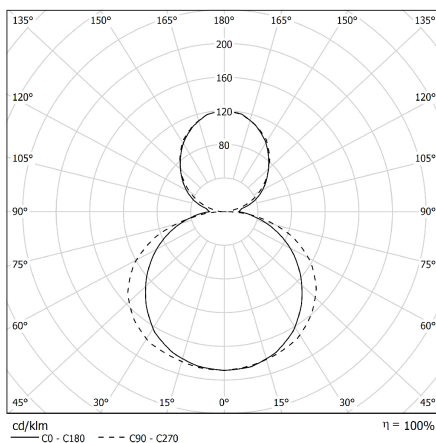

## ONE RING PG Double Emission

Decorative technical element with various diameters, direct / indirect emission. UGR<22

CODE		FLUX	SIZE	CERTIFICATIONS
17DI63PGL390	63W 3000K	5578lm	790mm	CE IP40 A <sup>+</sup>